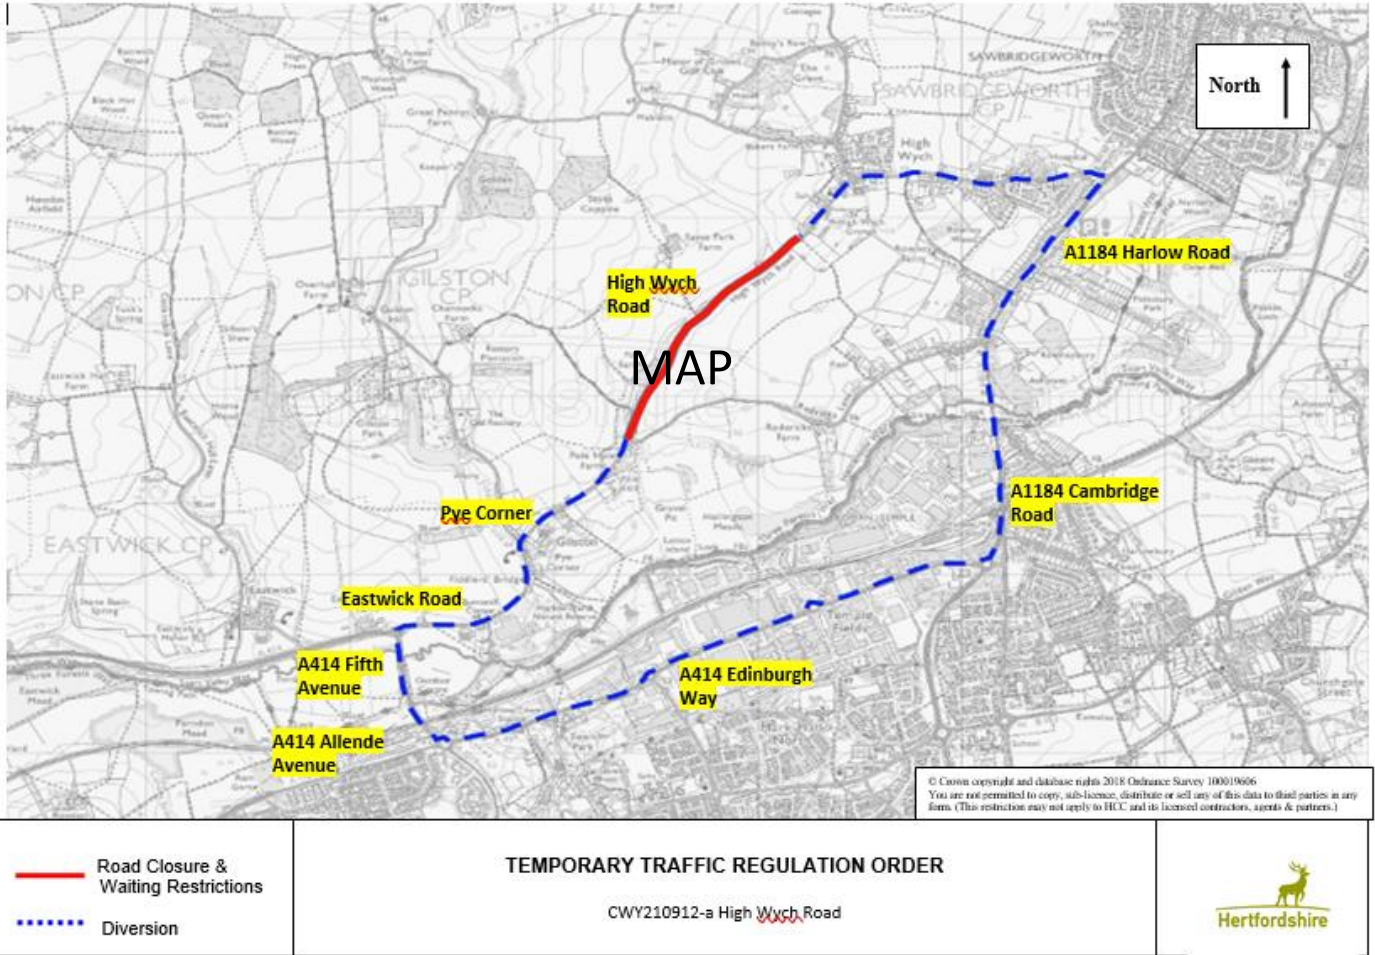

Further information:

- The permit number for these works is **SD-CWY210912**
- *If you have any special needs/circumstances that you would like to discuss with the team then please contact **Leon Zaman 07712 490183** During working hours 09.00 and 5.00pm or CSCHighways@hertfordshire.gov.uk - By phone on 0300 123 4047.*

We understand these works may be an inconvenience to you, however, we ask you to support us as we make the necessary improvements.

For live traffic information and news across Hertfordshire, please follow us on social.

@HertsHighways

@HertsHighways

@Herts_Highways