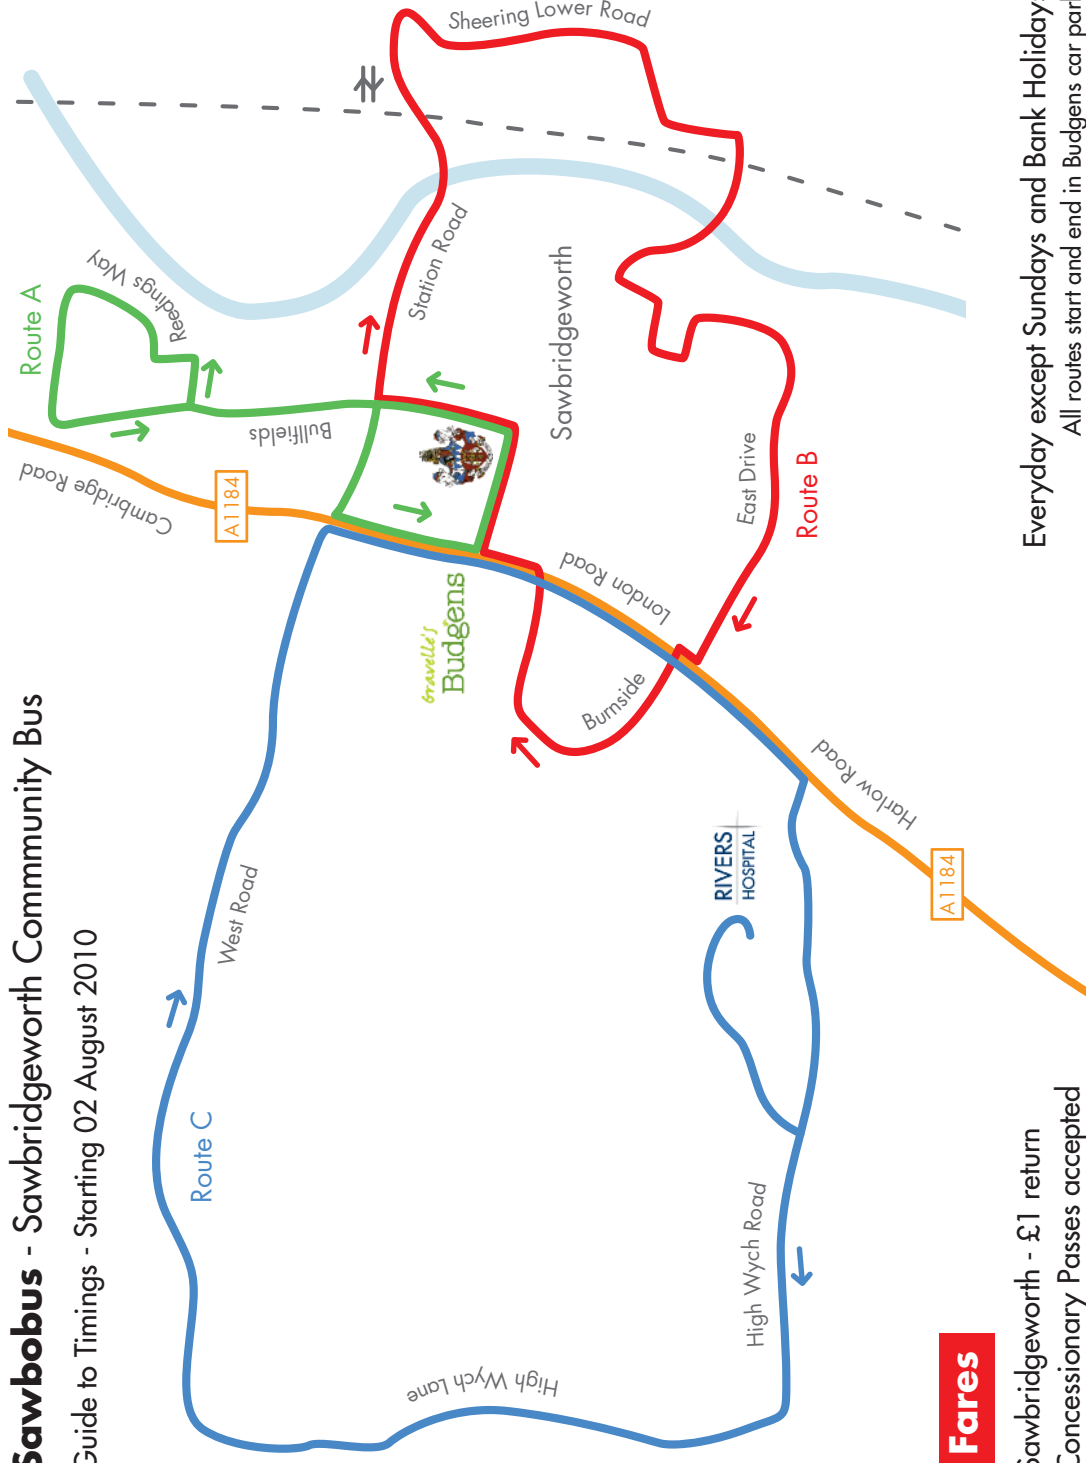

Timings

Commencing
02 August 2010

with the
assistance of
Bishop's Stortford
Town Council
& Minibus Trust

Timings

SAWBOBUS

Sawbobus - Sawbridgeworth Community Bus

Guide to Timings - Starting 02 August 2010

Fares

Sawbridgeworth - £1 return
Concessionary Passes accepted

Everyday except Sundays and Bank Holidays
All routes start and end in Budgens car park

Route A

Budgens Bus Stand	08.45	09.45	10.45	11.45	13.45	14.45	15.15
Market House Hotel	08.47	09.47	10.47	11.47	13.47	14.47	15.17
Reedings Way	08.50	09.50	10.50	11.50	13.50	14.50	15.20
Cutforth Road	08.55	09.55	10.55	11.55	13.55	14.55	15.25
Budgens Bus Stand	09.00	10.00	11.00	12.00	14.00	15.00	15.30

Route B

Budgens Bus Stand	09.00	10.00	11.00	13.20	14.20		
Market House Hotel	09.02	10.02	11.02	13.20	14.22		
Sawbo Rail Station	09.05	10.05	11.05	13.25	14.25		
The Four Acres	09.10	10.10	11.10	13.30	14.30		
East Drive/ Burnside	09.15	10.15	11.15	13.35	14.35		
Budgens Bus Stand	09.20	10.20	11.20	13.40	14.40		

Route C

Budgens Bus Stand	08.15	09.25	10.25	11.25	13.00	14.00	15.30
Rivers Hospital (Entrance)	08.20	09.30	10.30	11.30	13.05	14.05	15.35
High Wych (MoG)	08.25	09.35	10.35	11.35	13.10	14.10	15.40
West Road (3 Horseshoes)	08.30	09.40	10.40	11.40	13.15	14.15	15.45
Budgens Bus Stand	08.35	09.45	10.45	11.45	13.20	14.20	15.50